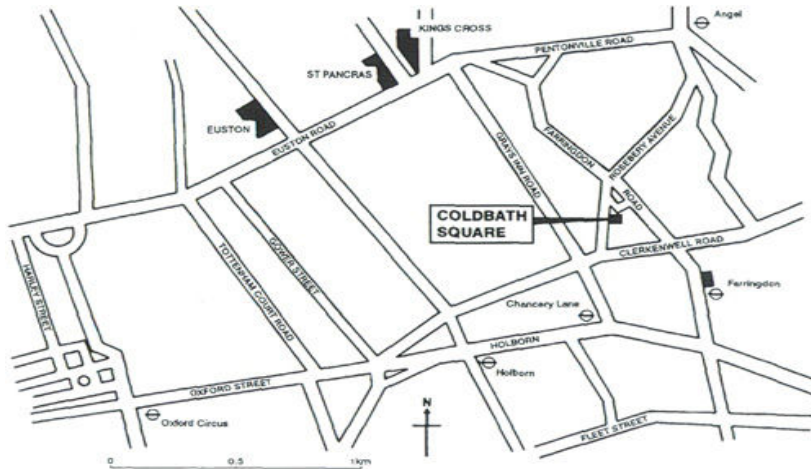

How to find us

Ethical Trading Initiative
8 Coldbath square
London EC1R 5HL
UK

Tel: +44(0) 20 7841 4350
Fax: +44 (0) 20 7833 1569

Nearest underground stations:

Farringdon (Circle, Metropolitan,
Hammersmith & City) (10 minutes)
Chancery Lane (Central Line) (12 minutes)
Kings Cross (Circle, Metropolitan,
Hammersmith & City, Victoria and
Piccadilly) (20 minutes)

Buses:

63 - Farringdon Road
19, 38, 341 - Rosebery Avenue
55, 24 - Clerkenwell Road

Nearest national rail:

Farringdon (Thameslink), Kings Cross

Directions: from Farringdon Station

- 1 Turn right out of Farringdon Station
- 2 Turn right into Farringdon Road heading north (uphill)
- 3 Walk for about 5 mins. Pass The Eagle pub on the left hand side
- 4 Turn left into Topham Street
- 5 Walk through the gates at the end of the street into Coldbath Square. ETI is at No 8, directly ahead of you at the top of the cobbled square.

Directions from Kings Cross

- 1 Turn left out of the main entrance of Kings Cross
- 2 Walk over the traffic lights up Pentonville Road, passing the Scala nightclub and the now relocated Thameslink station on your right
- 3 Turn right onto Kings Cross Road
- 4 After 5 minutes, Kings Cross Road turns into Farringdon Road. Continue uphill until the crossroads of Farringdon Road and Rosebery Avenue. Cross over, passing the fire station on your right
- 6 Turn right down Topham Street. Walk through the gates at the end of the street into Coldbath Square. ETI is at No 8, directly ahead of you at the top of the cobbled square.